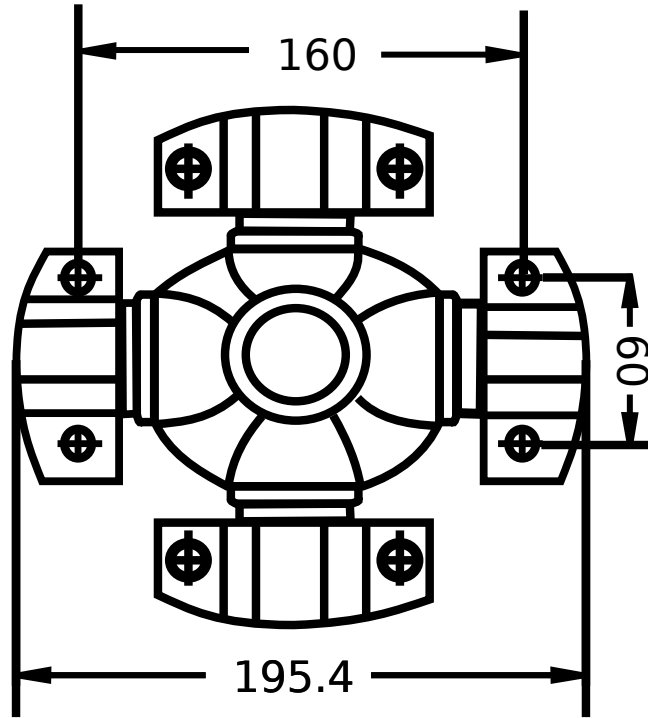

# U-JOINT ISUZU LV 150

**10860195P**

**10860196P**

*U-joint transmission type 2 HWD 2 LWT  
(OEM 1-37300-096-0)*

*U-joint rear axle type 4 LWT  
(OEM 1-37300-088-0)*