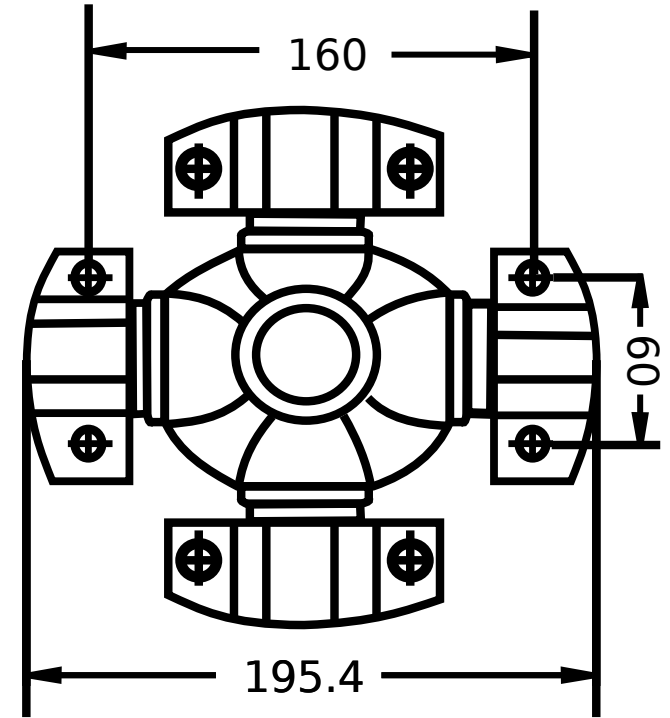

# U-JOINT ISUZU LV 150

**10860195P**

**10860196P**

*U-joint transmission type 2 HWD 2 LWT  
(OEM 1-37300-096-0)*

*U-joint rear axle type 4 LWT  
(OEM 1-37300-088-0)*